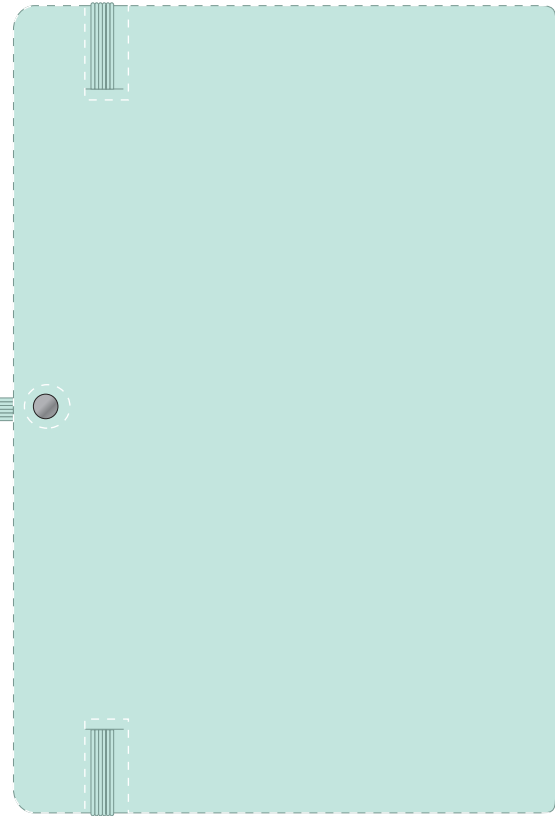

Your Ref:  
Our Ref:

Quantity:  
Version: 1

Product Code: QS0345  
Product Colour: PASTEL GREEN

**PRINTING CONCERNS:**

Please note that this product has Sustainability Markings that are not visible from this perspective

We stock this item in the following colours

**PANTONE REFERENCE(S)**

 Full Colour (Edge to Edge)

Product Image for visualisation  
- colours may vary

ARTWORK SCALE 50%

ARTWORK SCALE 50%

The dashed line is to demonstrate print area and will not appear on your printed item

To proceed, please approve visual via the online system.

ARTWORK SCALE 100%  
Max print area: Edge to Edge

ARTWORK SCALE 100%  
Max print area: Edge to Edge